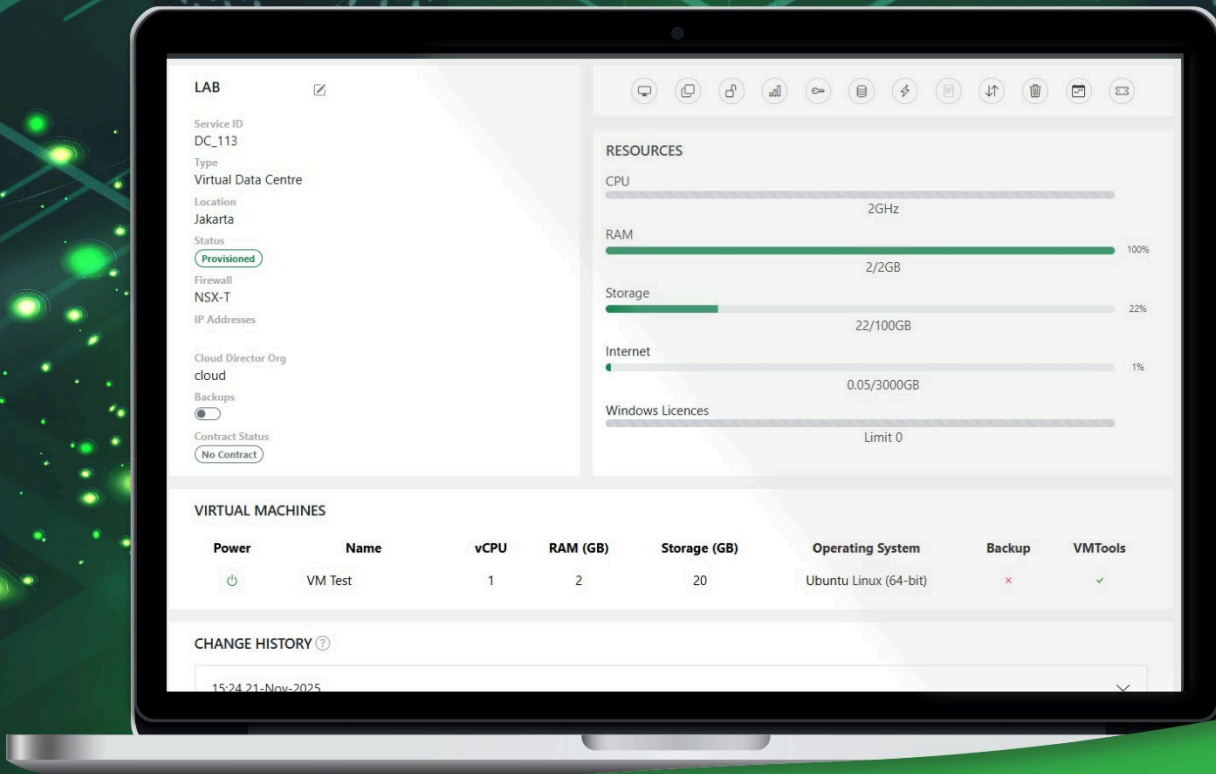

Security & Compliance

USE CASE

Migrate Critical Workloads to Cloud

Seamlessly move production systems into a secure, VMware powered environment that supports enterprise applications such as ERP, databases, and e commerce.

Machine Learning and AI

Accelerate AI/ML workloads using GPU enabled cloud compute options available within ZettaGrid cloud infrastructure.

Disaster Recovery

Protect critical systems with continuous replication and fast failover across zones, enabling resilient disaster recovery for business critical applications.

Contact Us :

- 🌐 www.zettaGrid.id
- ✉ marketing@zettaGrid.co.id
- ☎ +62 21-2789-9962
- ☎ +62 811-9688-835